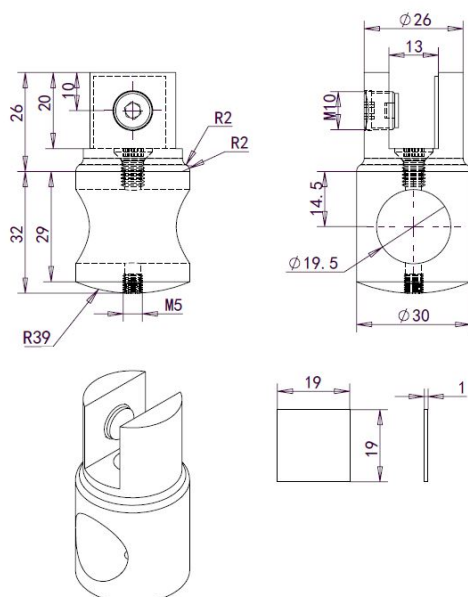

## Description:

Bar To Glass Bracket, F/ø19mm Tube, Chrome Pl, 8-10mm Glass W/Closed Bar Hole

## Item number:

15.26.102-0

Units	Box	Carton	HS Code	Barcode
Pcs.	1	50	8302419000	 5704866504232